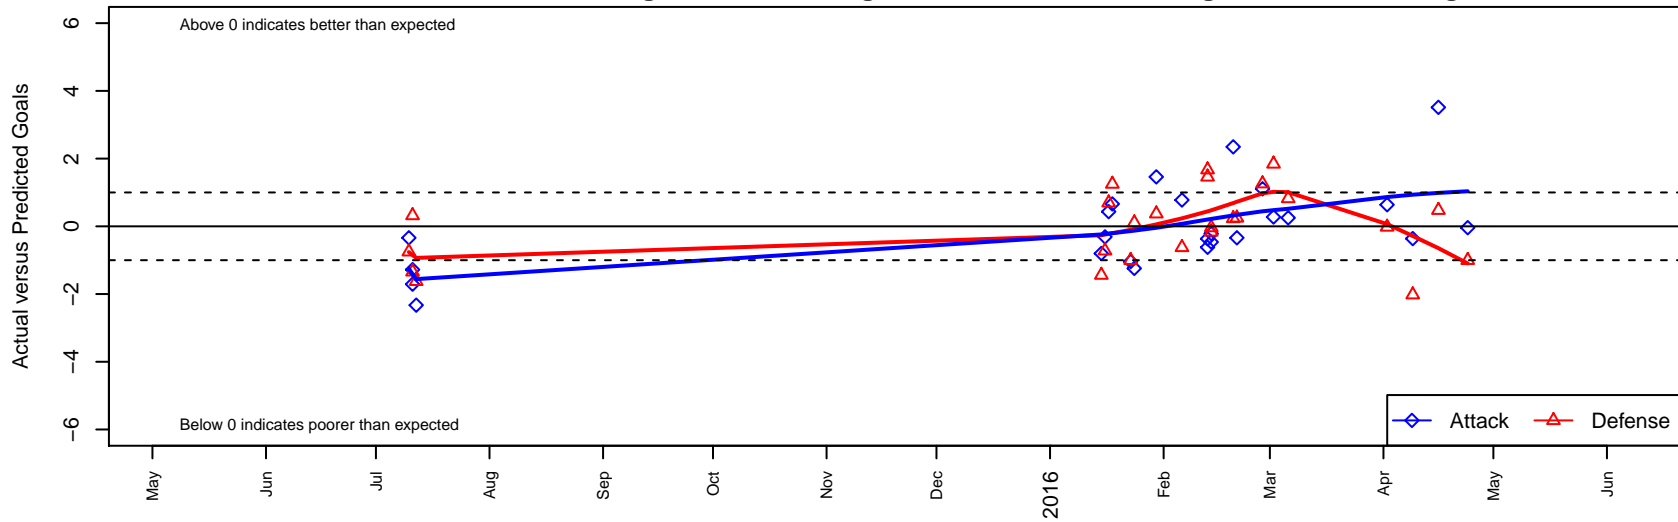

TFA Barcelona OR B00

Total Futbol Academy
 Barcelona, OR
 B00 total strength=1432
 attack=13.29 defense=6.01
 fall league = PTT B00 Premier Green

alt names used:
 Barcelona Oregon 2000B
 BARCELONA OREGON 2000B
 Barcelona Oregon 2000B
 Barcelona Oregon 2000B
 BARCELONA OREGON 2000B

Venues played:
 2015 PCU Summer Classic U15 Gold
 2015 Portland Winter Showcase U15
 2015 PTT B00 Premier Green
 2015 Vegas Mayors Showcase Chapman Auto
 2015 OYS State Cup B00

TFA Barcelona OR B00
 Dots are actual minus expected GF (blue circles) and GA (red triangles).
 Blue line is smoothed change in attack strength. Red is smoothed change in defense strength.

**attack and defense variance (black dot)
relative to other teams
and top 10 in region**

**attack and defense rating
relative to others at age
and all opponents in last 13 months**

Performance relative to 13 month average